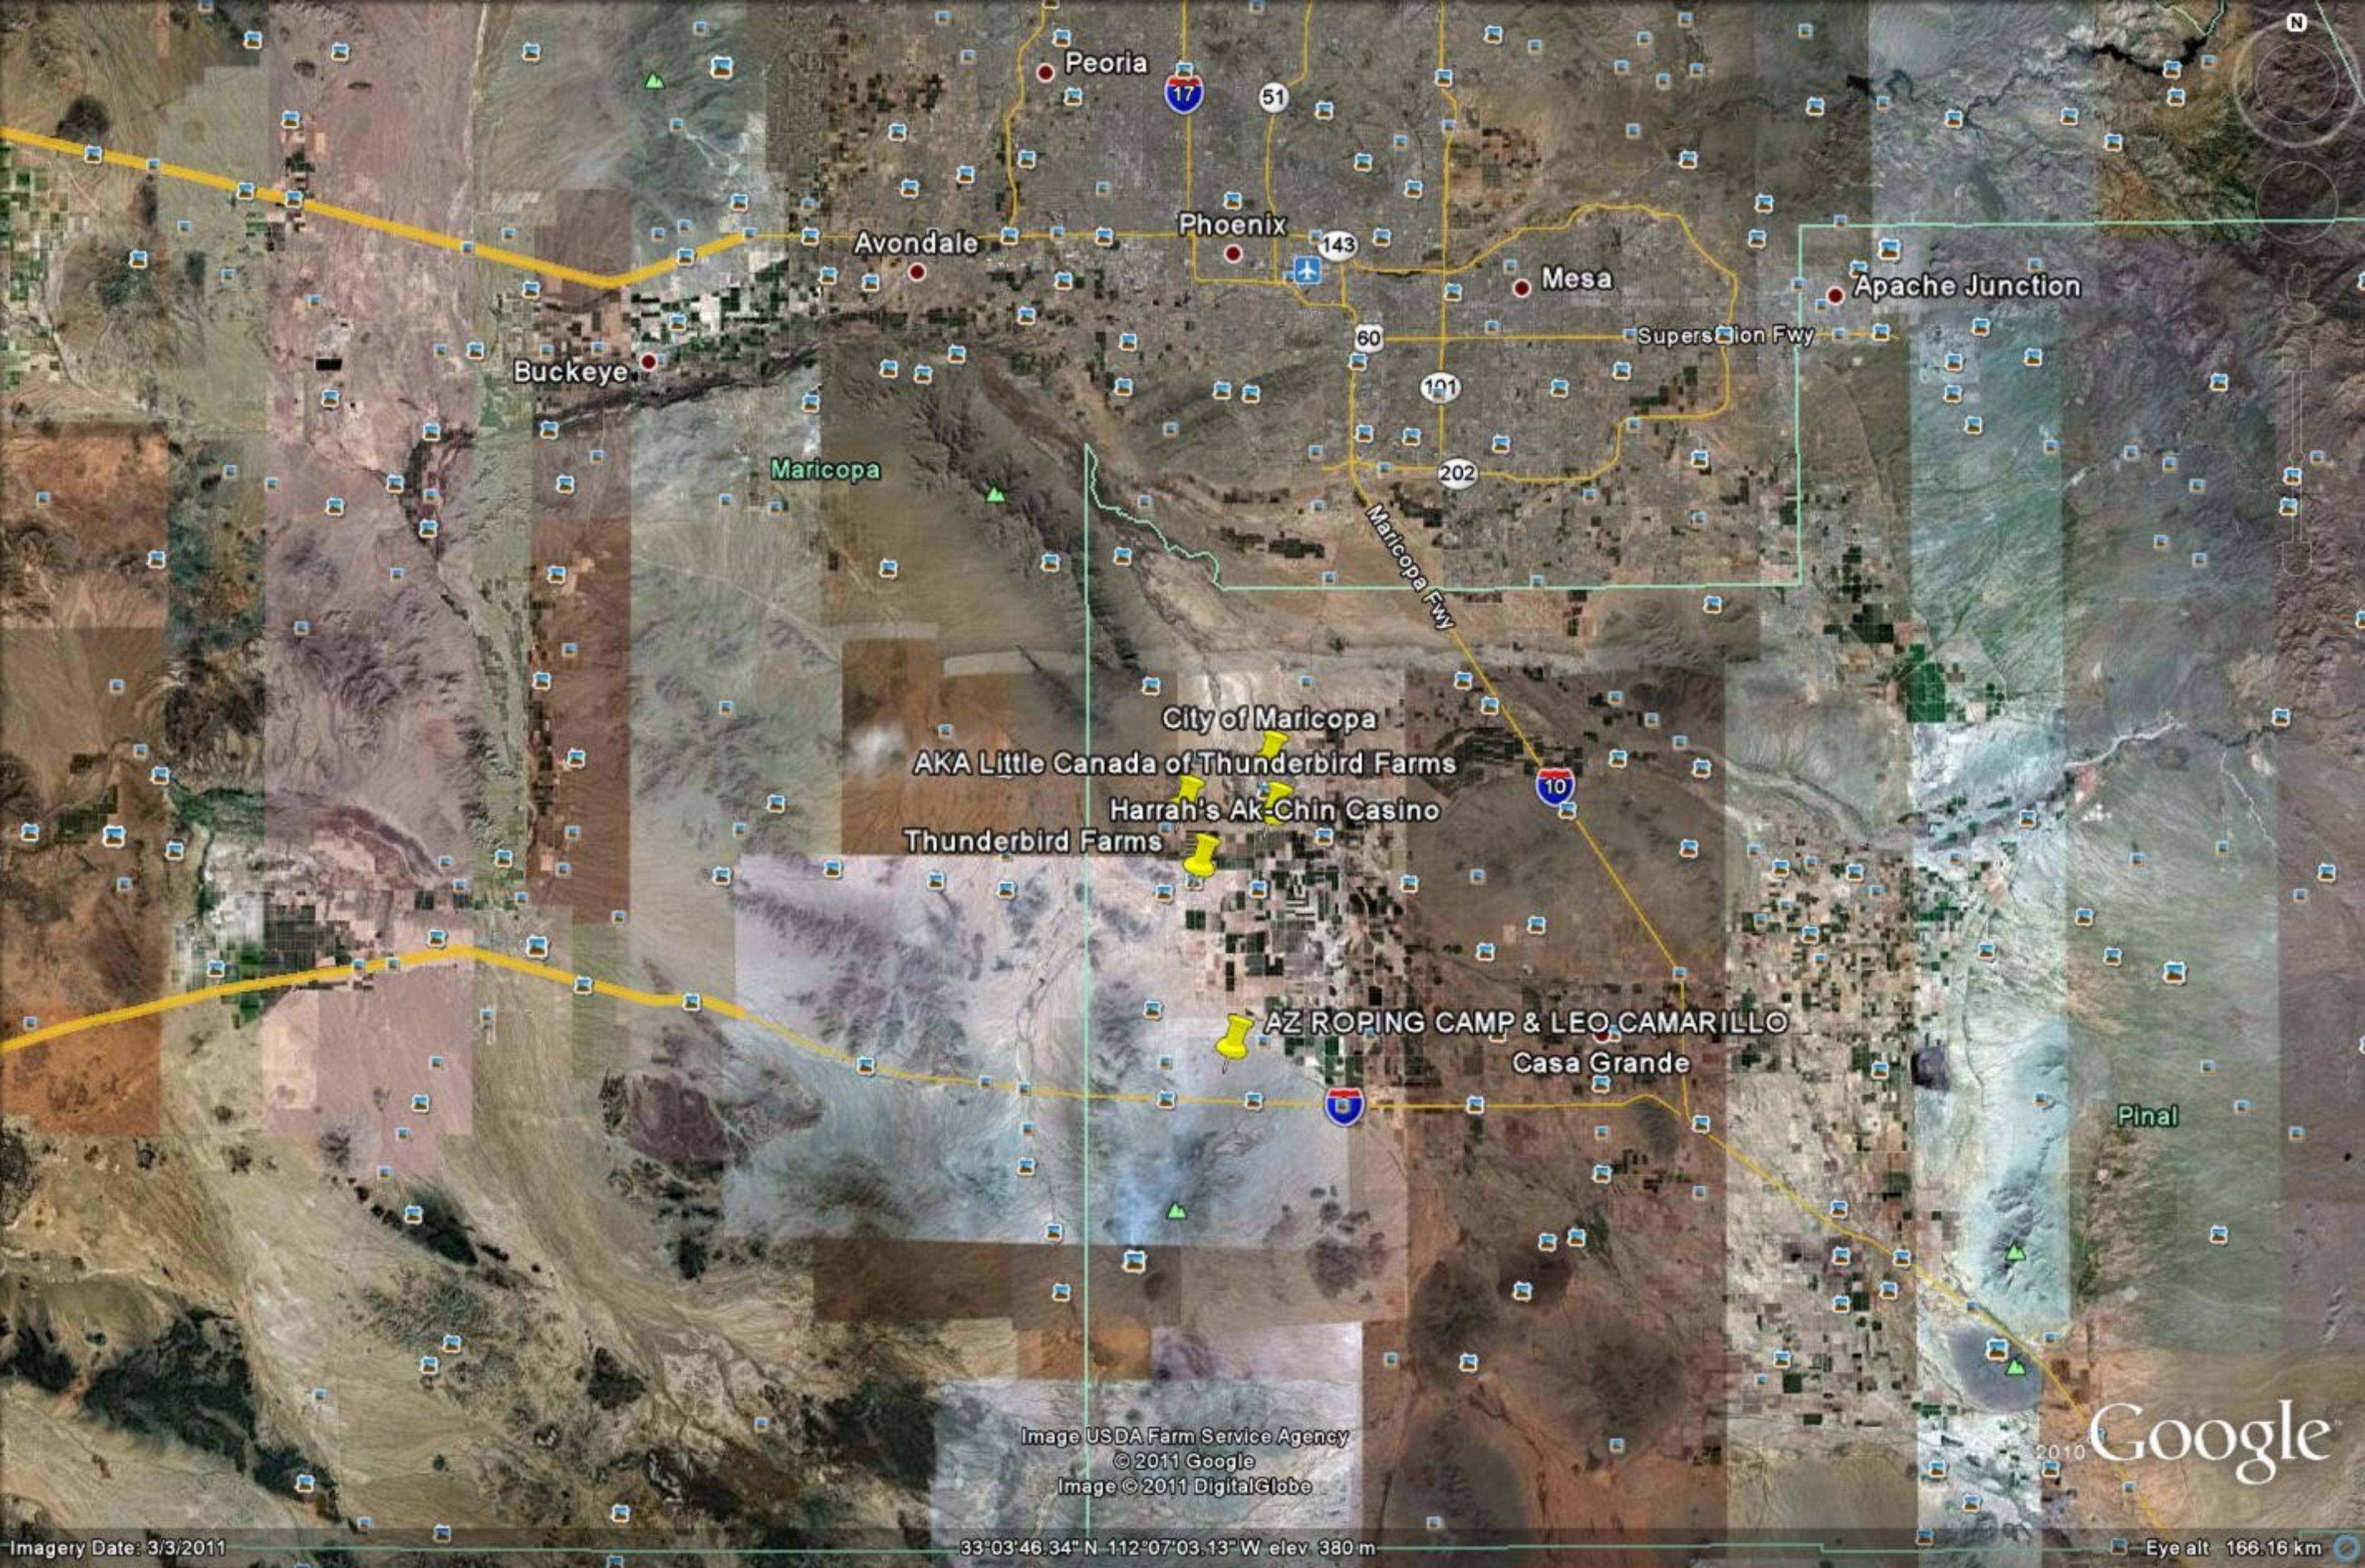

AZ ROPING CAMP & LEO CAMARILLO

180' X 300' ARENA

MAIN HOUSE & OFFICE

COVERED STALLS

12 RV HOOKUPS

84

Alameda Rd

W Plata Rd

Alameda Rd

Image © 2011 GeoEye
© 2011 Google

© 2010 Google

Buckeye

Avondale

Phoenix

Mesa

Apache Junction

Maricopa

City of Maricopa

AKA Little Canada of Thunderbird Farms

Harrah's Ak-Chin Casino

Thunderbird Farms

AZ ROPING CAMP & LEO CAMARILLO

Casa Grande

Pinal